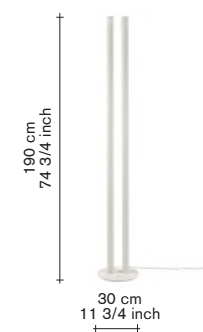

pierric de coster

L1 floor lamp —

material:

- aluminium
- internal LED
- dimmable

two options:

- brushed aluminium
- white lacquered

mounting instructions:

product sheets available
on the website

CE - certified

lighting

L1 floor lamp

incl VAT

V9022111

finishing / colours

- white

adv.

1165,00