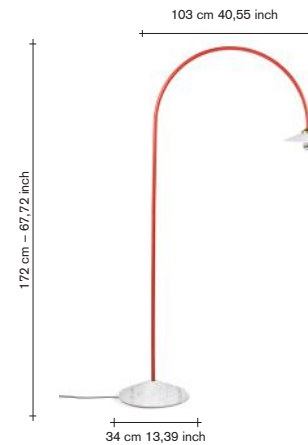

standing lamp marble n°2

	finishing / colours	adv.
V9023002-001	○ white	1590,00
V9023002-300	● red	1590,00
V9023002-302	● menie red	1590,00
V9023002-500	● green	1590,00
V9023002-900	● black	1590,00

incl VAT