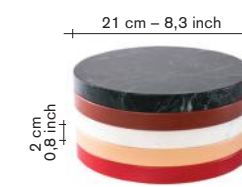

V9017041

set b / finishing / colours

- black marble
- burgundy
- white marble
- pink
- red

adv.

465,00