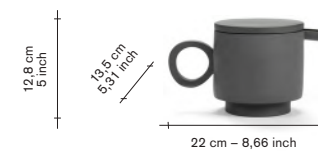

**adv.**  
 16,00  
 16,00

mug

**finishing / colours**  
 V9020008G ● grey  
 V9020008LG ● light grey

**adv.**  
 19,50  
 19,50

teapot

**finishing / colours**  
 V9020009G ● grey  
 V9020009LG ● light grey