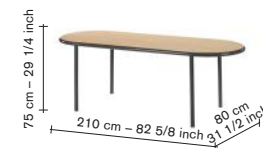

V9020762

finishing

oak — black

210

adv.
3210,00