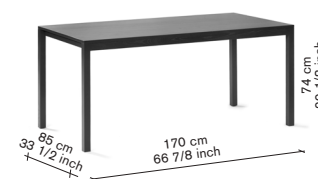

big-game

silent —

material:

— solid ashwood (mixed fsc 70% european origin) coated with waterbased paint.
— adjustable feet

2 options in 3 different colours:

1— silent dining table S colours

— white: chalk
— burgundy: clay
— black: coal

2— silent dining table L colours

— white: chalk
— black: coal
— green: grass

maintenance:

lacquered surfaces are less inured to external influences. Yet, the following care instructions should be taken into account for care and stain removal use only microfibre cloths. It is recommended to immediately wipe off stains and dirt with a dry or damp cloth. Fruit, ink or felt tip pen stains should be removed immediately, before they have a chance to impact the surface. If a damp cloth is not sufficient for the stain removal, a mild soap sud can be useful. In no case, aggressive detergents or scouring agents should be used, as they destroy the lacquered surface.

packaging:

— packed one per box
— flat packed

furniture

silent dining table s

incl VAT

V9022200
V9022201
V9022202

finishing / colours

● coal
○ chalk
● clay

adv.

1690,00
1690,00
1690,00

silent dining table m