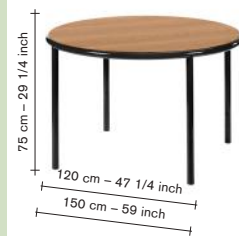

V9020715	finishing / size	120	adv.	2540,00
	V9020731	cherry — black	150	adv. <th>2995,00</th>