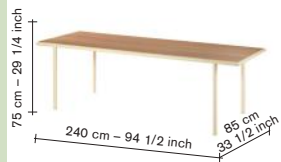

V9020739 finishing cherry — ivory 240 3350,00 adv.

V9020743 finishing cherry — green 240 3350,00 adv.

all prices are in euro