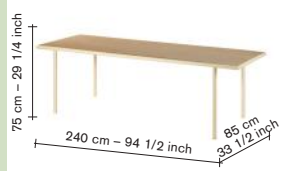

V9020738 finishing oak — ivory 240 3350,00 adv.

V9020742 finishing oak— red 240 3350,00 adv.