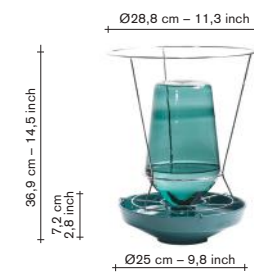

V7016002D

finishing / colours

- dark green - tray
- dark green - bottle

adv.

205,00

all prices are in euro