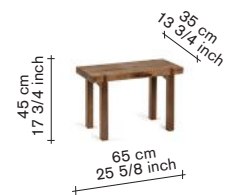

bench s solid

V9022122

finishing / colours

● walnut

adv.
1050,00