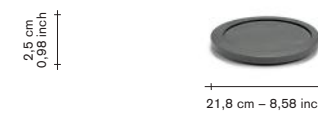

finishing / colours
V9020100G ● grey
V9020100LG ● light grey

adv.
46,00
46,00