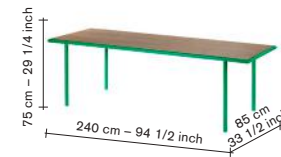

V9020733	finishing	240	adv.	3565,00
		walnut — green