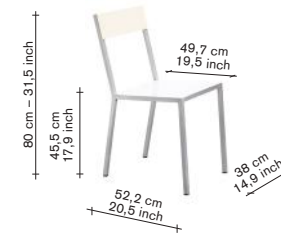

furniture

alu chair

incl VAT

V9016035G

finishing / colours

- aluminium - frame
- white - seat
- ivory - back

adv.

465,00