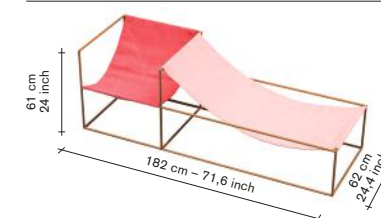

muller van severen

duo seat

material:

- seat frame in steel rod 15mm.
- powder coated seat frame in one colour (mustard).
- seat fabric in 100% linen.

2 different options:

the colour combinations of the fabrics are carefully chosen and can not be customized.

no glides

furniture

duo seat

V9015017RP

finishing / colours

- laquered steel mustard - frame
- red - seat left
- pink - seat right

incl VAT

adv.

3295,00