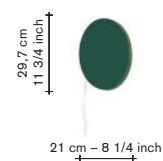

Tramonto 06