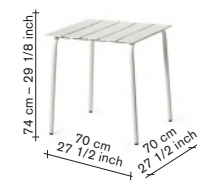

aligned outdoor
dining table small

incl VAT