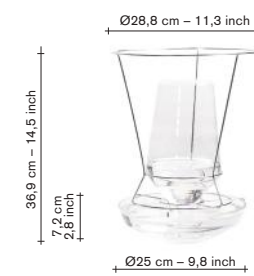

#### finishing / colours

- grey - tray
- grey - bottle

adv.

185,00

all prices are in euro

hidden vases — large frame

incl VAT

V7016002