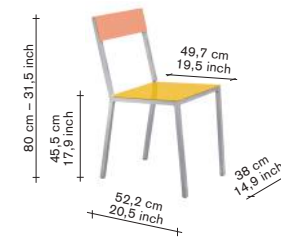

muller van severen

alu chair — for indoor and outdoor use

material:
100% aluminium
chairframe in square
aluminium tube
20x20 mm / seat
and back in aluminium
sheet 3 mm.

chair frame:
natural aluminium,
manually grinded
showing the beauty
of aluminium.

**13 colour combinations
and one version in
oak wood: for seat
and back**

1— all powder coated
with uv-protective laquer.
The textures of the
laquer vary from to
glossy candy colours
to textured ral-colours.

2— oak wood: 4 mm
brich blywood with top
veneer oak. the top of
70% PEFC certified
materials. Coated in matt
natural lacquer varnish /
UV rasistant
indoor use only.

glides
in polyethelene.

furniture

alu chair

incl VAT

V9016035A

finishing / colours

- aluminium - frame
- yellow - seat
- pink - back

adv.

465,00