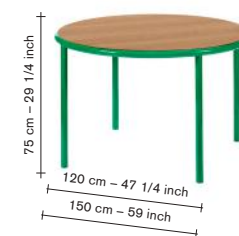

finishing / size		adv.
V9020703	cherry — green	120	2540,00
V9020719	cherry — green	150	2995,00

all prices are in euro