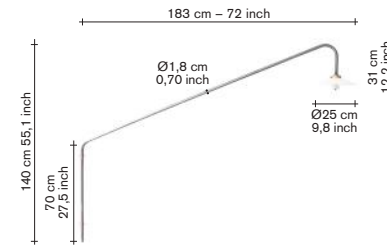

muller van severen

hanging lamps

material:

— lamp frame in steel tube 18mm or brass tube 18mm.
— powder coated finish.
— wall brackets and lamp socket have a brass colour.
— lamp shade in white glass.
— LED light bulb / half mirror.

mounting instructions: product sheets available on the website

CE - certified

ceiling lamps

material:

— lamp frame in steel tube 18mm with black powder coated finish or brass tube 18 mm.
— ceiling brackets and lamp socket have a brass colour.
— lamp shade in white glass.
— LED light bulb / half mirror
— ceiling cap in white lacquered metal included within packaging: diameter 100mm / height 25mm

mounting instructions: — the length of the wire has to be cut to the desired length. Each ceiling lamp will be delivered with a white ceiling cap. Always use the help of a skilled electrician to install all ceiling lamps.
— product sheets available on the website

CE - certified

standing lamp n°1

material:

— lamp frame in steel tube 16mm or brass tube 16mm.
— powder coated finish.
— lamp socket has a brass colour.
— lamp shade in white glass.
— LED light bulb / half mirror.

standing lamps marble

material:

— lamp frame in steel tube 16mm.
— powder coated finish.
— lamp foot in marble.
— lamp shade in white glass.
— LED light bulb / half mirror.

lighting

hanging lamp n°1

incl VAT

V9015014B
V9015014C
V9015014G
V9015014U
V9015014Z

finishing / colours

● blue
● curry
● green
● unlaquered
● black

adv.
850,00
850,00
850,00
850,00
850,00