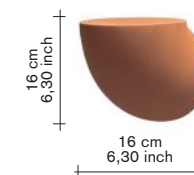

duct shelf

V9018210W
V9018210R

finishing / colours

- white
- rust

adv.
235,00
235,00