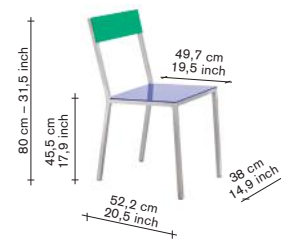

V9016035K

finishing / colours

- aluminium - frame
- dark blue - seat
- green - back

adv.

465,00