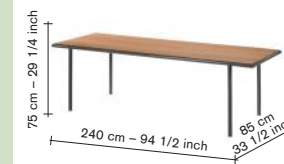

finishing

adv.

cherry — black 240

3350,00

cherry — green 210

3210,00

all prices are in euro

furniture