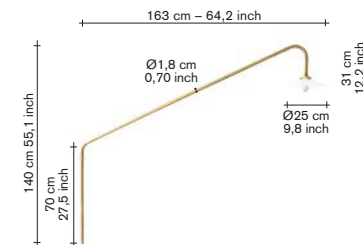

hanging lamp n°1 - brass

V9015014M

finishing / colours

● brass

adv.
1130,00