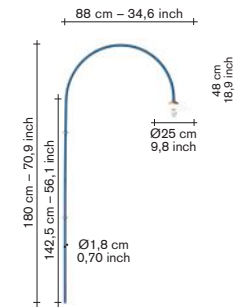

hanging lamp n°2

V9015015B
V9015015C
V9015015G
V9015015U
V9015015M
V9015015Z
V9022015I
V9022015R

finishing / colours

● blue
● curry
● green
● unlaquered
● brass
● black
● ivory
● menie red

adv.
850,00
850,00
850,00
850,00
1130,00
850,00
850,00
850,00