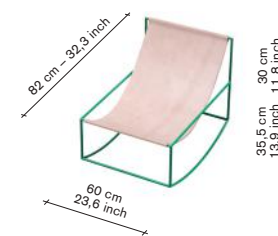

muller van severen

rocking chair

material:

— seat frame in steel rod
— powder coated seat frame.
— seat frame in brass.
— seat fabric in 100% linen.
— leather seat: 100% natural leather, tanned in traditional methods to maintain its natural colour and soft feel. Over time the leather will acquire a patina and may also darken due to UV-light.

options:

the colour combinations of the fabrics and leather are carefully chosen and can not be customized.

no glides

furniture

rocking chair - leather

incl VAT

V9015018

finishing / colours

- laquered steel green - frame
- leather - seat

adv.

2375,00