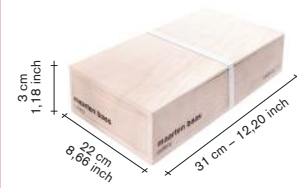

#### finishing / colours

- stainless
- black brushed
- copper brushed
- brass brushed

adv.

14,00  
31,00  
31,00  
25,50

all prices are in euro

cutlery

gift box

B7216956B