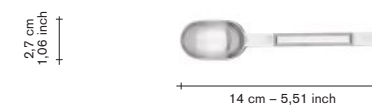

V8016008
V8016008B
V8016008C
V8016008G

finishing / colours

- stainless
- black brushed
- copper brushed
- brass brushed

adv.
25,00
41,50
41,50
33,50