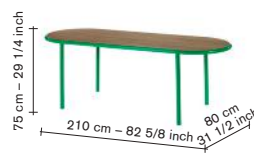

finishing

adv.

cherry — black 240

3350,00

cherry — green 210

3210,00

all prices are in euro

furniture