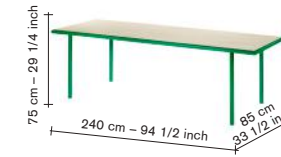

rectangular 240 wooden table

incl VAT

	V9020732	finishing	240	adv.	3350,00
		birch — green