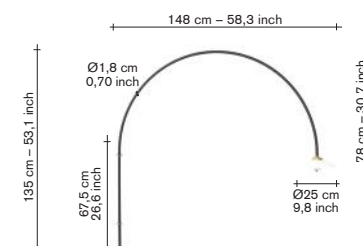

hanging lamp n°3

V9015030I
V9015030R
V9015030Z

finishing / colours

● ivory
● menie red
● black

adv.
855,00
855,00
855,00

all prices are in euro