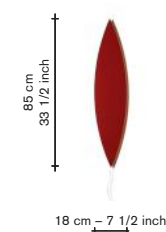

Tramonto 04

V9022103

finishing / colours

- dark red

adv.
620,00

all prices are in euro