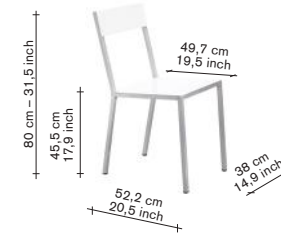

V9016035O

finishing / colours

- aluminium - frame
- white - seat
- white - back

adv.

465,00