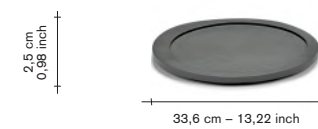

finishing / colours
V9020101G ● grey
V9020101LG ● light grey

adv.
82,50
82,50