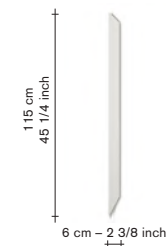

Tramonto 02

V9022101

finishing / colours

- off-white

adv.
445,00