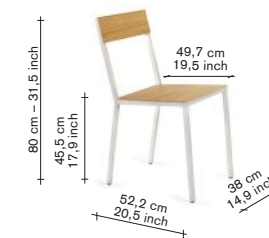

alu chair — oak wood (indoor use only)

excl VAT

V9021001

finishing / colours

- aluminum - frame
- oak - seat
- oak - back

adv.

495,00