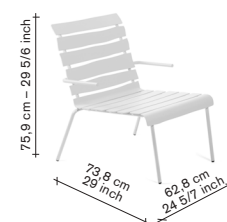

aligned outdoor lounge chair