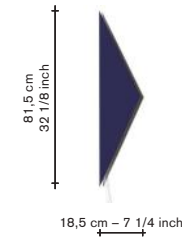

maria scarpulla

tramonti —

material:

- stainless steel
- powdercoated steel
- / wood

options:

- 6 different options:
1. triangular matt blue
2. trapezium line matt off-white
3. rectangular line satin blue
4. eye dark red
5. oval matt green
6. oval polished stainless steel

technical info:

- CE-certified
- LED lamp / max 8 watt: dimmable
- 2500 K / CRI >90
- IP 20, fot interior use only (not in bathrooms)

lighting

Tramonto 01

incl VAT

V9022100

finishing / colours

- blue

adv.
490,00