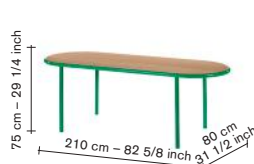

finishing

adv.

cherry — black 240

3350,00

cherry — green 210

3210,00

all prices are in euro

furniture