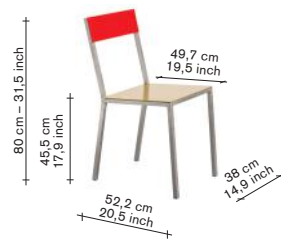

furniture

alu chair

incl VAT

V9016035E

finishing / colours

- aluminium - frame
- curry - seat
- red - back

adv.

465,00