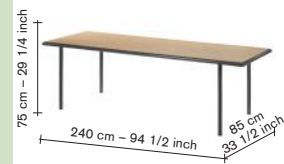

finishing

adv.

cherry — black 240

3350,00

cherry — green 210

3210,00

all prices are in euro

furniture