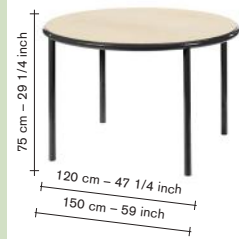

furniture

furniture

incl VAT

	V9020712	finishing / size	120	adv.	2540,00
	V9020728	birch — black	150	adv.	2995,00