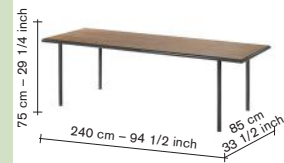

finishing

adv.

cherry — black 240

3350,00

cherry — green 210

3210,00

all prices are in euro

furniture