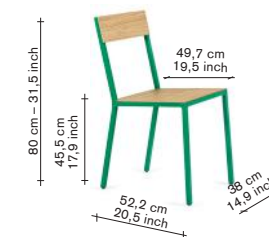

all prices are in euro

alu chair — oak wood (indoor use only)

excl VAT

V9021001

finishing / colours

- aluminum - frame
- oak - seat
- oak - back

adv.

495,00