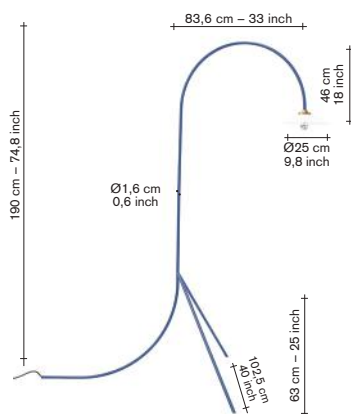

standing lamp n°1

	finishing / colours	adv.
V9015013B	● blue	1535,00
V9015013C	● curry	1535,00
V9015013G	● green	1535,00
V9015013LG	● light grey	1535,00
V9015013M	● brass	2245,00
V9015013Z	● black	1535,00