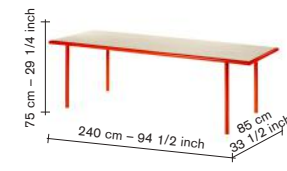

furniture

furniture

incl VAT

incl VAT

V9020736 finishing birch — ivory 240 3350,00 adv.

V9020740 finishing birch— red 240 3350,00 adv.