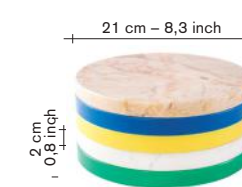

V9017043

set d / finishing / colours

- pink marble
- dark blue
- yellow
- white marble
- green

adv.

465,00