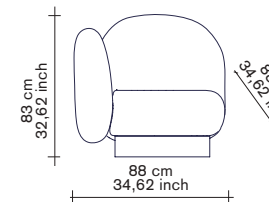

corner seat assemble

V9020310
V9020311
V9020398
V9020312
V9020313
V9020314
V9020315

finishing / colours

● gijon grey
● gijon sand
● gijon green
● bangar sand
● sevo grey
● sevo rust
● senales grey

adv.
4210,00
4210,00
4210,00
4210,00
4210,00
4210,00
4210,00