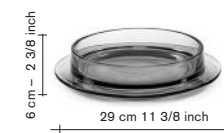

dishes to dishes in glass

incl VAT

V9019451S
V9019451P

colours
● oddity
● ziggy

adv.
81,00
81,00