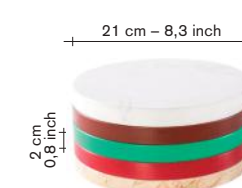

V9017044

set e / finishing / colours

- white marble
- burgundy
- green
- red
- pink marble

adv.

465,00

all prices are in euro