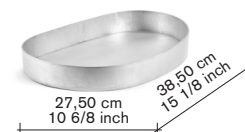

## tray assemble

V9020412

finishing / colours

● aluminium

adv.

190,00

all prices are in euro