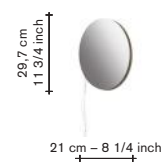

Tramonto 05

incl VAT