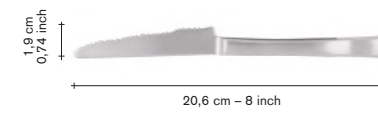

dessert knife

V8017011
V8017011B
V8017011C
V8017011G

finishing / colours

- stainless
- black brushed
- copper brushed
- brass brushed

incl VAT

adv.

11,00
27,50
27,50
24,00

dessert fork