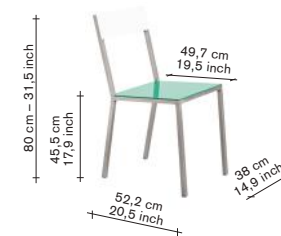

V9016035D

finishing / colours

- aluminium - frame
- green - seat
- white - back

adv.

465,00

all prices are in euro