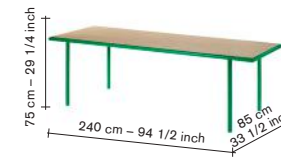

rectangular 240 wooden table

incl VAT

	V9020732	finishing	240	adv.	3350,00
		birch — green			

	V9020733	finishing	240	adv.	3565,00
		walnut — green			

	V9020734	finishing	240	adv.	3350,00
		oak — green			