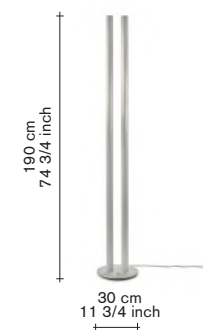

V9022112

finishing / colours

- aluminium

adv.

1165,00

all prices are in euro