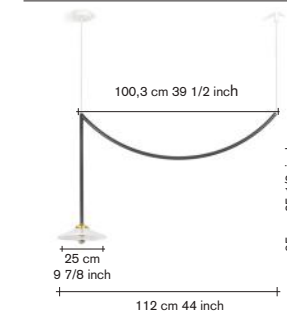

ceiling lamp n°5

V9020601G
V9020601I
V9020601M
V9020601R
V9020601Z

finishing / colours

- green
- ivory
- brass
- red
- black

adv.
1035,00
1035,00
1770,00
1035,00
1035,00

all prices are in euro