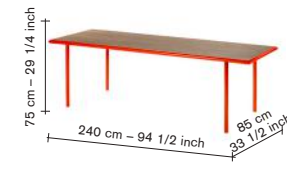

V9020737 finishing walnut — ivory 240 3565,00 adv.

V9020741 finishing walnut— red 240 3565,00 adv.