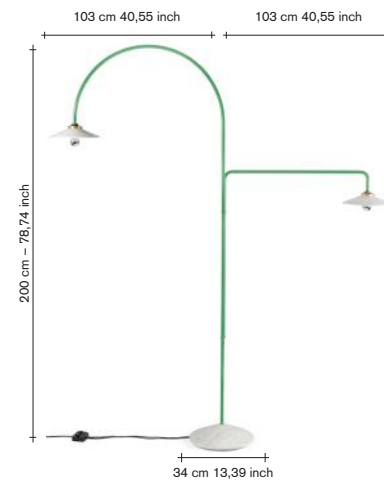

standing lamp marble n°3

	finishing / colours	adv.
V9023003-001	○ white	1990,00
V9023003-500	● green	1990,00
V9023003-900	● black	1990,00

incl VAT