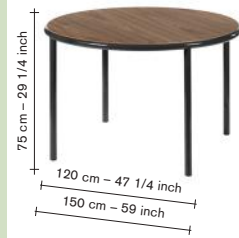

all prices are in euro

furniture

furniture

incl VAT

	V9020712	finishing / size	120	adv.	2540,00
	V9020728	birch — black	150	adv.	2995,00

	V9020713	finishing / size	120	adv.	2720,00
	V9020729	walnut — black	150	adv. <th>3215,00</th>	3215,00