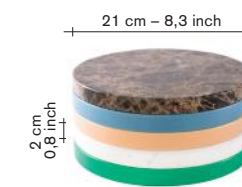

muller van severen

five circles

material:
— 2 circles in marble
20 mm thick.
— 3 circles in
polyethelene
20 mm thick.
— the 3 polyethylene
circles have a
temperature limitation of
max 70° Celcius /
158° Farenheit

five different options:
the colour combinations
are carefully chosen and
can not be customized.

packed in a beautiful
giftbox.

accessories

five circles — set a

incl VAT

V9017040

set a / finishing / colours

- brown marble
- light blue
- pink
- white marble
- green

adv.

465,00