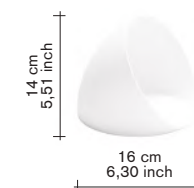

duct table organizer

V9018211W
V9018211B

finishing / colours

- white
- cobalt blue

adv.
235,00
235,00

all prices are in euro