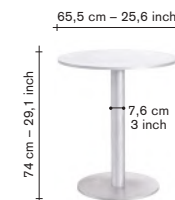

muller van severen

furniture

round table S —
for indoor and outdoor use

material:

100% aluminium
— tabletop in aluminium
sheet 15 mm.
— outer column in
extruded aluminium tube
76 mm.
— tablefoot in aluminium
sheet 15 mm.

finishing:

— manually grinded
surface showing the
beauty of aluminium,
protected with beeswax
(this natural protection
needs to be done
regularly to be outdoor
protected).

glides

in polyethelene.

round table s

incl VAT

finishing / colours

V9016034A

● aluminium

adv.
1285,00

all prices are in euro