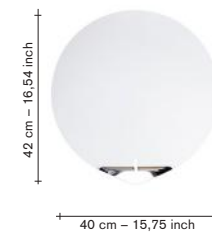

studio wieki somers

selfie mirror —

material:
stainless steel with
mirror polished surface

care instructions:
To avoid scratches, clean with microfiber cloth + mild
mirror cleaning products.
Then use a woolen cloth to carefully rub the mirror
surface until all possible cleaning marks are removed.

packed in a beautiful
giftbox.

accessories

selfie mirror

incl VAT

V9019400

adv.
450,00

all prices are in euro