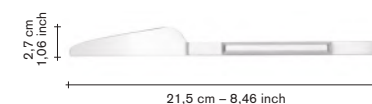

koichi futatsumata

the cutlery project —

core material:
stainless steel 18/10

4 options:

- 1— brushed stainless steel
- 2— brushed stainless steel, black pvd coated
- 3— brushed stainless steel, copper pvd coated
- 4— brushed stainless steel, brass pvd coated

all colours are dishwasher proof and suited for horeca use.

packed in a beautiful giftbox.

cutlery

all cutlery is to be purchased per 6 pieces. prices indicated below are unit prices

table knife

V8016005
V8016005B
V8016005C
V8016005G

finishing / colours

- stainless
- black brushed
- copper brushed
- brass brushed

incl VAT

adv.
29,00
48,00
48,00
44,00