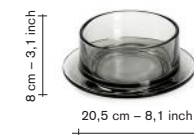

V9019450S
V9019450P

colours
● oddity
● ziggy

adv.
54,00
54,00

all prices are in euro