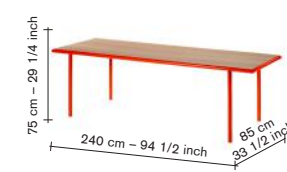

V9020739 finishing cherry — ivory 240 3350,00 adv.

V9020743 finishing cherry — green 240 3350,00 adv.

all prices are in euro