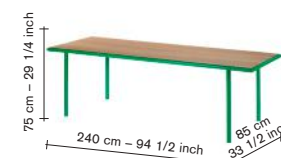

rectangular 240 wooden table

incl VAT

	V9020732	finishing	240	adv.	3350,00
		birch — green			

	V9020733	finishing	240	adv.	3565,00
		walnut — green			

	V9020734	finishing	240	adv.	3350,00
		oak — green			