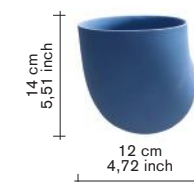

duct wall holder

V9018212W
V9018212B

finishing / colours

- white
- cobalt blue

adv.
235,00
235,00