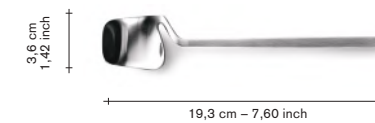

table spoon

V8018101
V8018101B

finishing / colours
● stainless
● black brushed

adv.
26,50
33,50