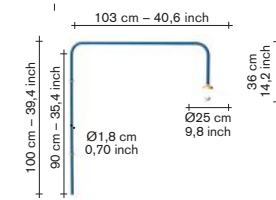

hanging lamp n°5

V9015032B
V9015032G
V9015032I
V9015032M
V9015032Z
V9022032R

finishing / colours

- blue
- green
- ivory
- brass
- black
- menie red

adv.
735,00
735,00
735,00
995,00
735,00
735,00