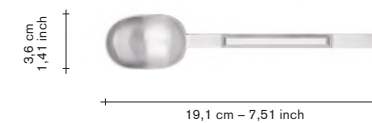

table spoon

V8016007
V8016007B
V8016007C
V8016007G

finishing / colours

- stainless
- black brushed
- copper brushed
- brass brushed

adv.
32,00
48,50
48,50
44,00

coffee spoon