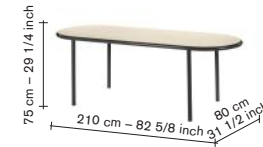

furniture

incl VAT

V9020760

finishing

birch — black

210

adv.
3210,00