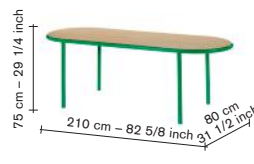

finishing

adv.

cherry — black 240

3350,00

cherry — green 210

3210,00

all prices are in euro

furniture