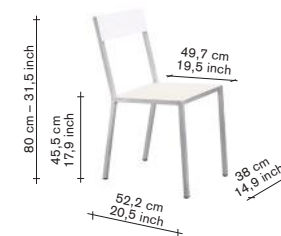

- aluminium - frame
- ivory - seat
- ivory - back

adv.

465,00

V9016035Q

finishing / colours

- aluminium - frame
- ivory - seat
- white - back

adv.

465,00