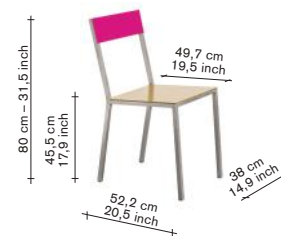

V9016035M

finishing / colours

- aluminium - frame
- curry - seat
- candy purple - back

adv.

465,00