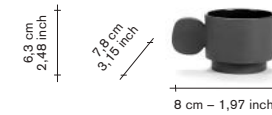

### espresso cup

		V9020006G V9020006LG	<b>finishing / colours</b> ● grey	<b>adv.</b> 12,00
			● light grey	12,00

all prices are in euro

tableware

cup

incl VAT

**finishing / colours**  
 V9020007G ● grey  
 V9020007LG ● light grey