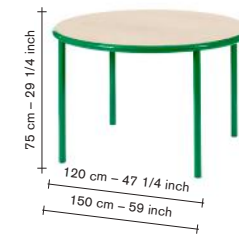

muller van severen

wooden table — for indoor use

material:

1— steel tube frame diameter 40mm rolled and welded in red / green / ivory / black
2— 18mm birch plywood with top veneer, there are four options: birch / oak / walnut / cherry
The top consists of 70% PEFC certified materials. Coated in matt natural lacquer varnish / UV-resistant.

five different sizes:

1— round 120 / 150
2— oval 210
3— rectangler 240 / 300 (rectangler 300 onky available in black and grey
the frames are available in four different colours, red / green / ivory / black
four different wood types:
birch / oak / walnut / cherry
all different combinations are possible.

packaging

the tabletop and frame are packed separately and delivered as two parts: the tabletop is to be assembled by the customer. The tabletop is mounted on the steel frame with M6 bolts. (M6 bolts included / Hexagon socket wrench SW4 not included)

furniture

round wooden table

incl VAT

	finishing / size		adv.
V9020700	birch — green	120	2540,00
V9020716	birch — green	150	3295,00