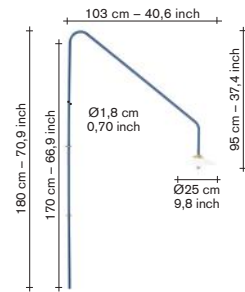

lighting

hanging lamp n°4