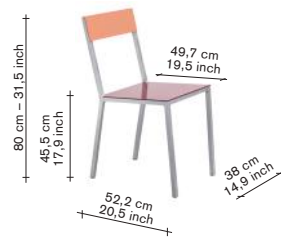

V9016035F

finishing / colours

- aluminium - frame
- burgundy - seat
- pink - back

adv.

465,00