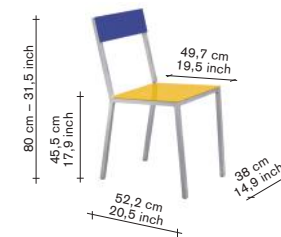

V9016035C

finishing / colours

- aluminium - frame
- yellow - seat
- candy blue - back

adv.

465,00