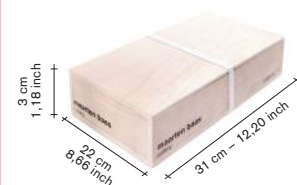

gift box dessert 12pcs

V8018004
V8018005
V8018006
V8018007

finishing / colours

- stainless
- black brushed
- copper brushed
- brass brushed

adv.

210,00
405,00
405,00
345,00

cutlery

all cutlery is to be purchased per 6 pieces. prices indicated below are unit prices