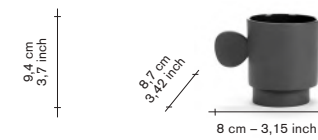

**adv.**  
 16,00  
 16,00

mug

**finishing / colours**  
 V9020008G ● grey  
 V9020008LG ● light grey

**adv.**  
 19,50  
 19,50

teapot

**finishing / colours**  
 V9020009G ● grey  
 V9020009LG ● light grey