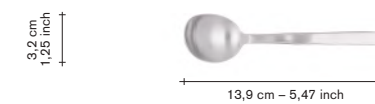

V8016004
V8016004B
V8016004C
V8016004G

finishing / colours

- stainless
- black brushed
- copper brushed
- brass brushed

adv.

14,00
31,00
31,00
25,50

all prices are in euro