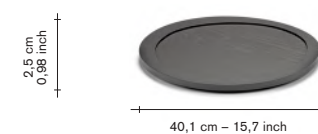

**adv.**  
 42,00  
 42,00

tray

**finishing / colours**  
 V9020100G ● grey  
 V9020100LG ● light grey

**adv.**  
 46,00  
 46,00

**finishing / colours**  
 V9020101G ● grey  
 V9020101LG ● light grey

**adv.**  
 82,50  
 82,50