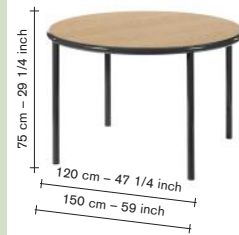

all prices are in euro

furniture

furniture

incl VAT

	V9020712	finishing / size	120	adv.	2540,00
	V9020728	birch — black	150	adv.	2995,00

	V9020713	finishing / size	120	adv.	2720,00
	V9020729	walnut — black	150	adv. <th>3215,00</th>	3215,00