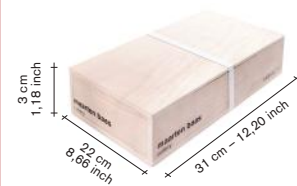

gift box 16pcs

V8017010
V8017014
V8017019
V8017022

finishing / colours

- black brushed
- stainless
- brass brushed
- copper brushed

adv.

580,00
295,00
495,00
585,00