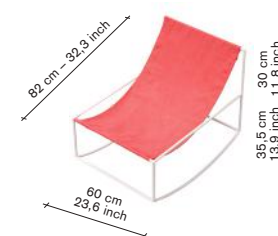

rocking chair - linen

V9015019

finishing / colours

- white - frame
- red - seat

adv.

2240,00