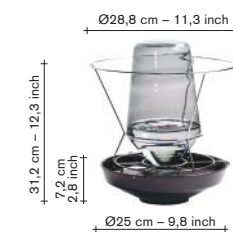

hidden vases —

material

tray:

— stoneware:

4 colours: dark green/
green/amber/grey

— glass:

clear

material

bottle :

— borosilicate glass:

5 colours: dark green/
green/amber/grey/clear

material

frame:

— stainless steel:

2 heights: large / small

10 different options:

— there are 5 different

colour options and 2

possible frame heights.

— tray and bottle are

always in the same

colour shade.

— small frame for a

wider bouquet / large

frame for a higher

bouquet

accessories

hidden vases — small frame

incl VAT

V7016001B

finishing / colours

- grey - tray
- grey - bottle

adv.

185,00

all prices are in euro