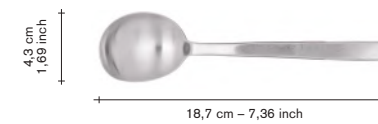

V8017013
V8017013B
V8017013C
V8017013G

finishing / colours

- stainless
- black brushed
- copper brushed
- brass brushed

adv.

16,50
32,00
32,00
26,50

all prices are in euro