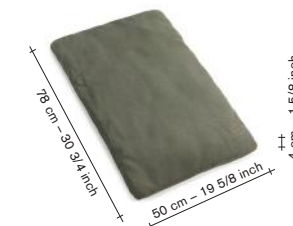

aligned outdoor cushion l

V9022217
V9022219

finishing / colours

● grey
● black

adv.
490,00
490,00

all prices are in euro