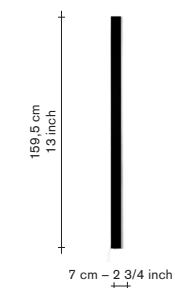

Tramonto 03

V9022102

finishing / colours

- black

adv.
535,00