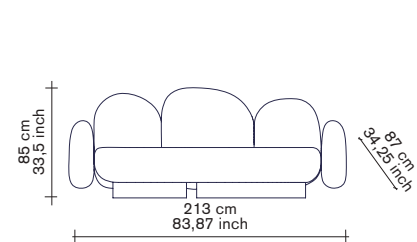

2 seat — sofa with 2 armrests assemble

	finishing / colours	adv.
V9020340	● gijon grey	7990,00
V9020341	● gijon sand	7990,00
V9020403	● gijon green	7990,00
V9020342	● bangar sand	7990,00
V9020343	● sevo grey	7990,00
V9020344	● sevo rust	7990,00
V9020345	● senales grey	7990,00

all prices are in euro