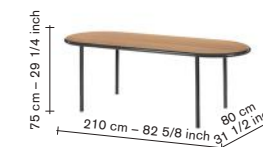

V9020763

finishing

cherry — black

210

adv.
3210,00

all prices are in euro