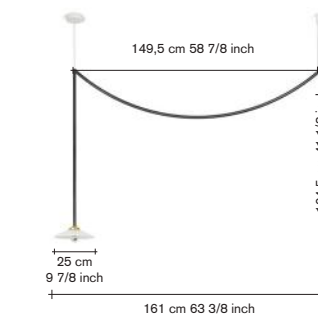

ceiling lamp n°4

V9020600G
V9020600I
V9020600M
V9020600R
V9020600Z

finishing / colours

- green
- ivory
- brass
- red
- black

adv.
1105,00
1105,00
1865,00
1105,00
1105,00