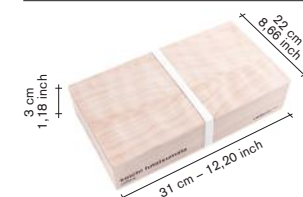

gift box

B7216957B

finishing / colours
wooden box with 4 cotton bags

adv.
27,50

all prices are in euro