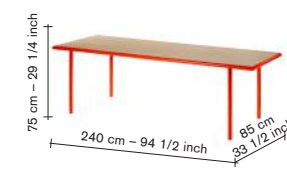

V9020738 finishing oak — ivory 240 3350,00 adv.

V9020742 finishing oak— red 240 3350,00 adv.