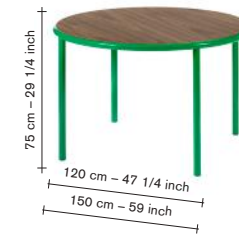

finishing / size		adv.
V9020701	walnut — green	120	2995,00
V9020717	walnut — green	150	3215,00