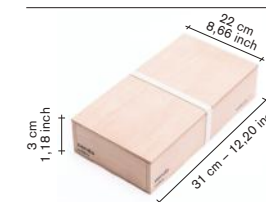

gift box

B7218499B

finishing / colours
wooden box with 4 cotton bags

adv.
22,00

all prices are in euro