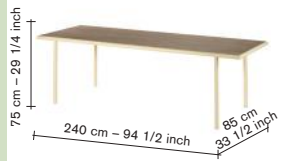

V9020737 finishing walnut — ivory 240 3565,00 adv.

V9020741 finishing walnut— red 240 3565,00 adv.