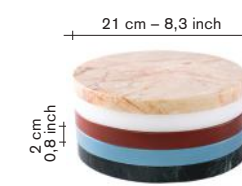

V9017042

set c / finishing / colours

- pink marble
- white
- burgundy
- light blue
- black marble

adv.

465,00