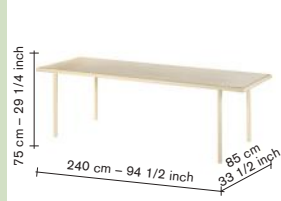

furniture

furniture

incl VAT

incl VAT

V9020736 finishing birch — ivory 240 3350,00 adv.

V9020740 finishing birch— red 240 3350,00 adv.