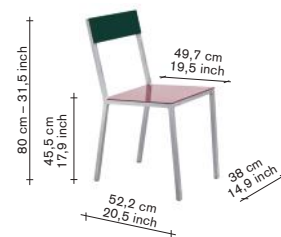

V9016035L

finishing / colours

- aluminium - frame
- burgundy - seat
- candy green - back

adv.

465,00