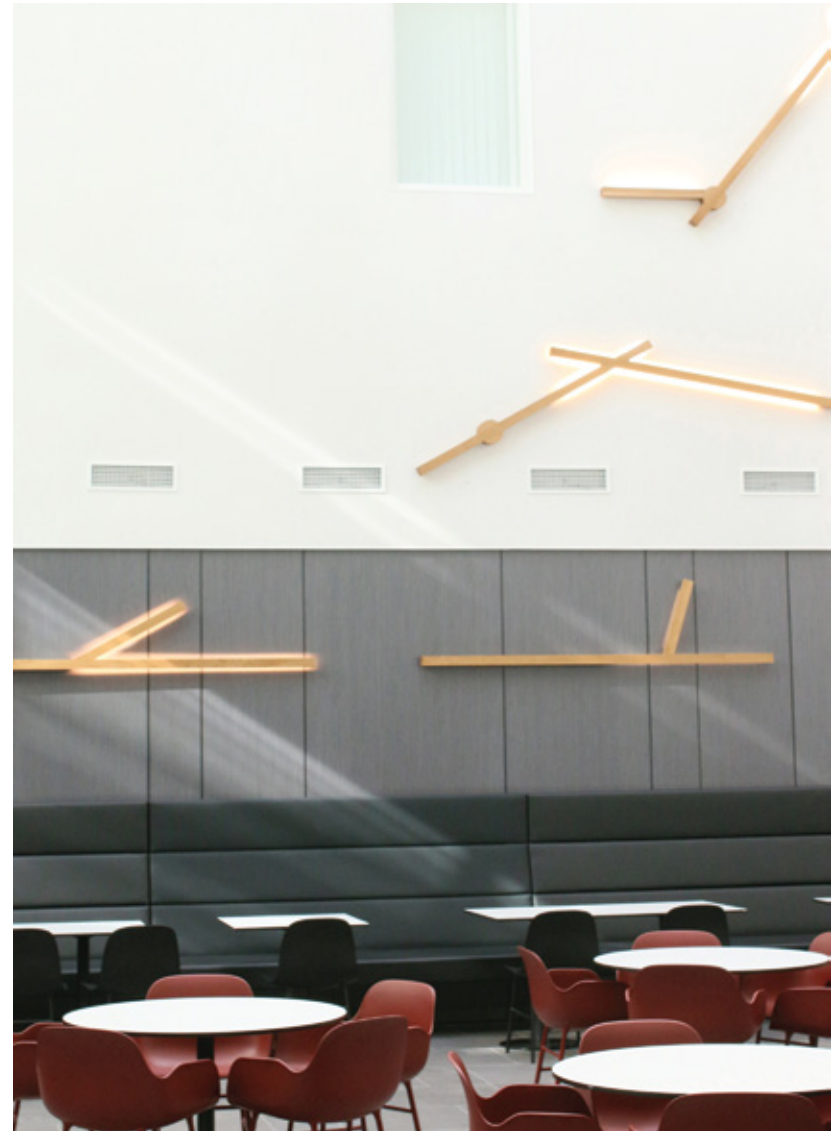

Our products are easily customizable and adaptable for various purposes, enhancing even the most innovative architectural visions. Wood as a material offers us endless possibilities for customizing lighting for the most specific requirements of a space or interior.