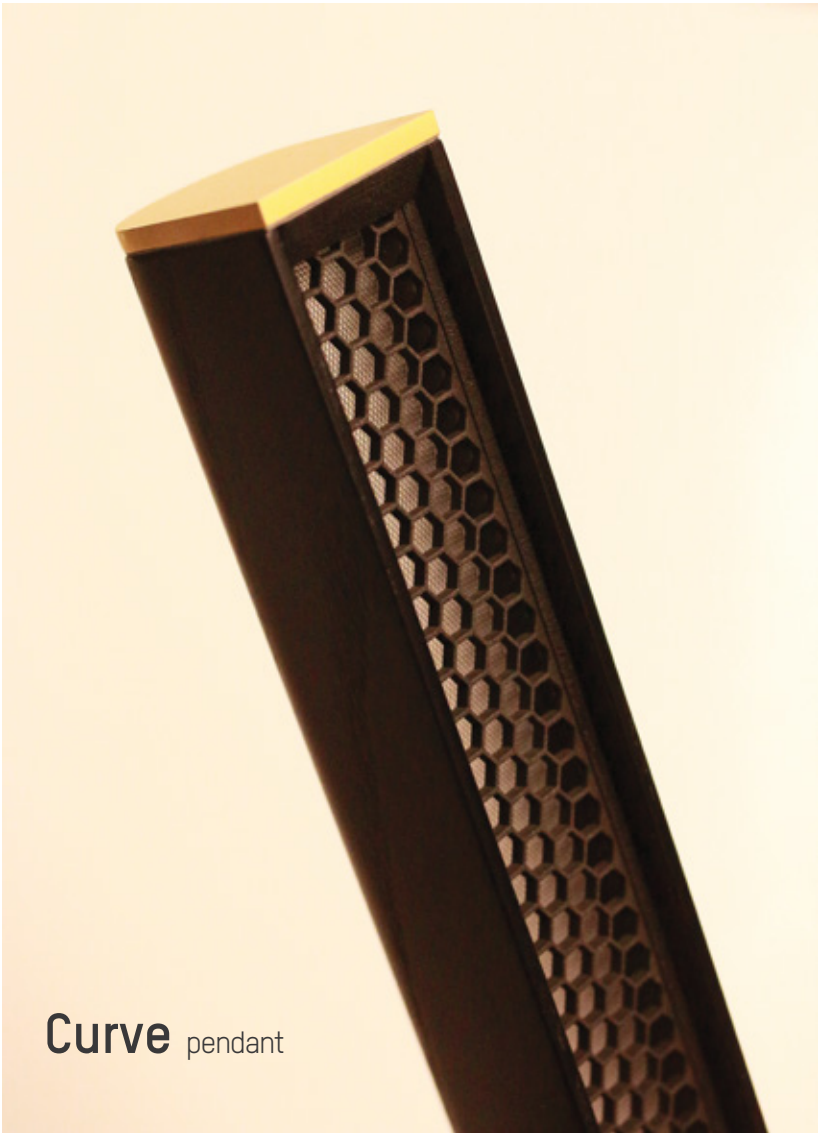

TUNTO

Square pendant

L 120 pendant

Collection 2024

TUNTO

THE L60 FEATURES OUR INNOVATIVE
AND ELEGANT HONEYCOMB DIFFUSER
THAT ENSURES EXCEPTIONAL GLARE
CONTROL AND PRECISE LIGHT DISTRIBUTION.

L 60 honeycomb

Curve pendant