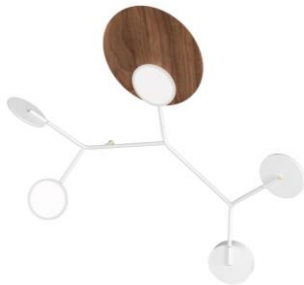

Ballon Wall 05 Lamp - C Model (Built-In Driver)

Frame & Cup	Panel	Dimmable	Light Direction	Diffuser	Lumen	Kelvin	RRP (incl. Vat)
White	Oak / Walnut / White	No *	Direct & Indirect	Micro Prism	890 lm	2700 K / 3000 K	1 320 €
Black	Oak / Walnut / Black	No *	Direct & Indirect	Micro Prism	890 lm	2700 K / 3000 K	1 320 €

* **Dimmable:** External driver (Dali/ push or Casambi) and 3m power cable (additional items).

Supports: Tunto EnOcean Switch (requires Casambi BLE driver).