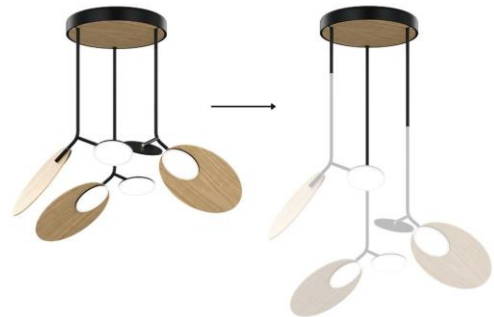

Colors	Lengths	RRP (incl. Vat)
White & black	150 mm	30 €
	300 mm	40 €
	450 mm	50 €
	600 mm	60 €
	750 mm	70 €
	1050 mm	90 €
Colors	Lengths	RRP (incl. Vat)
24 K Gold	150 mm	70 €
	300 mm	80 €
	450 mm	90 €
	600 mm	100 €
	750 mm	110 €
	1050 mm	140 €