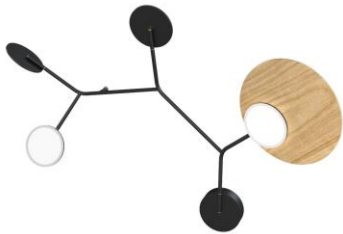

Ballon Wall 05 Lamp - B Model (Built-In Driver)

Frame & Cup	Panel	Dim	Light Direction	Driver	Lumen	Kelvin	RRP (incl. Vat)
White	Oak, walnut, white	N *	Direct/ Indirect	Built-In	890 lm	2700, 3000 K	1 320 €
Black	Oak, walnut, black	N *	Direct/ Indirect	Built-In	890 lm	2700, 3000 K	1 320 €

* Dimmability: can be equipped with Dali/ Push or Casambi drivers (extra charge)