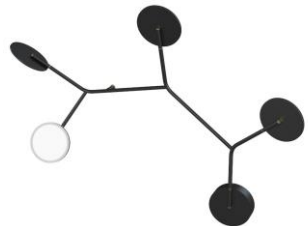

Ballon Wall 05 Lamp - A Model (Built-In Driver)

Frame & Cup	Panel	Dim	Light Direction	Driver	Lumen	Kelvin	RRP (incl. Vat)
White or black	-	N *	Direct/ Indirect	Built-In	890 lm	2700, 3000 K	1 285 €

* Dimmability: can be equipped with Dali/ Push or Casambi drivers (extra charge)