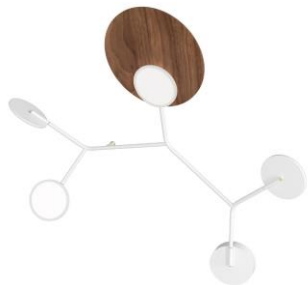

Ballon Wall 05 Lamp - C Model (Built-In Driver)

Frame & Cup	Panel	Dim	Light Direction	Driver	Lumen	Kelvin	RRP (incl. Vat)
White	Oak, walnut, white	N *	Direct/ Indirect	Built-In	890 lm	2700, 3000 K	1 320 €
Black	Oak, walnut, black	N *	Direct/ Indirect	Built-In	890 lm	2700, 3000 K	1 320 €

* Dimmability: can be equipped with Dali/ Push or Casambi drivers (extra charge)