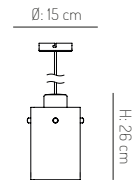

Designer: Halskov & Dalsgaard

Certifications: FSC® registered trademark. Elretur®

Base: Oak lacquered/walnut

Cord: 6 mm textile cord

Weight / Specification: 1,3 kg / E27 - Bulb not included / 230V, 50-60Hz. Max wattage 25W / IP Class: IP20 / Not dimmable