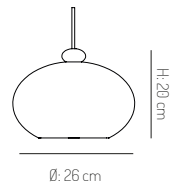

U2 Hiti - 2018

Designer:	Philip Bro
Certifications:	FSC® registered trademark. Elretur®
Base:	Oak lacquered/painted. Walnut lacquered
Cord:	6 mm textile cord. Cord: 300 cm
Weight / Specification:	1,17 kg / E27 - Bulb not included / 230V, 50-60Hz, Max wattage 40W / IP Class: IP20 (Double isolated) / Not dimmable