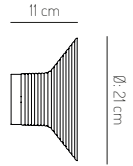

U12 Sletterhage - 2023

Designer: Laura Bilde

Certifications: Elretur®

Base: Fluted glass / Aluminum

Cord: Transparent Cord: 300 cm

Weight / Specification: IP44 - Bulb type: G9, 230V, 50-60Hz - Max 5W

U12 Sletterhage - 2023