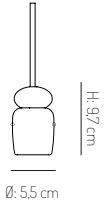

## U1 Hiti - 2018

|                         |   |
|-------------------------|---|
| Designer:               | Philip Bro  |
| Certifications:         | FSC® registered trademark. Elretur®   |
| Base:                   | Oak lacquered/painted. Walnut lacquered   |
| Cord:                   | 6 mm textile cord. Cord: 300 cm   |
| Weight / Specification: | 0,4 kg / E27 - Bulb not included / 230V, 50-60Hz, Max wattage 40W / IP Class: IP20 (Double isolated) / Not dimmable |