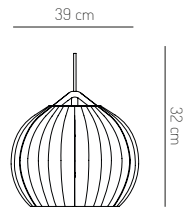

Designer: Rikke Frost

Certifications: Elretur®

Base: Brass / Black steel / Beige Flax

Cord: Black cord: 300 cm

Weight / Specification: IP20 - E27 230V 50-60 HZ, 25W