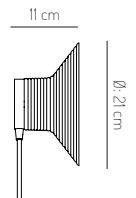

Designer: Laura Bilde

Certifications: Elretur®

Base: Fluted glass / Aluminum

Cord: Transparent Cord: 300 cm

Weight / Specification: IP20 - Bulb type: G9, 230V, 50-60Hz - Max 5W