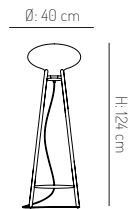

U5 Hiti - 2018

Designer: Philip Bro & Dögg Gudmundsdóttir

Certifications: FSC® registered trademark. Elretur®

Base: Oak (solid) lacquered/painted. Walnut (solid) lacquered

Cord: 6 mm textile cord. Cord: 200 cm

Weight / Specification: 5,14 kg / E27 - Bulb not included / 230V, 50-60Hz, Max wattage 40W / IP Class: IP20 (Double isolated) / Not dimmable