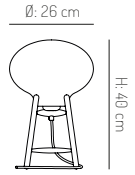

U4 Hiti - 2018

Designer: Philip Bro & Dögg Gudmundsdóttir

Certifications: FSC® registered trademark. Elretur®

Base: Oak (solid) lacquered/painted. Walnut (solid) lacquered

Cord: 6 mm textile cord. Cord: 200 cm

Weight / Specification: 1,21 kg / E27 - Bulb not included / 230V, 50-60Hz, max wattage 40W / IP Class: IP20 (Double isolated) / Not dimmable