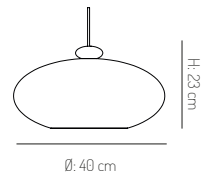

U3 Hiti - 2018

Designer:	Philip Bro
Certifications:	FSC® registered trademark. Elretur®
Base:	Oak lacquered/painted. Walnut lacquered
Cord:	6 mm textile cord. Cord: 300 cm
Weight / Specification:	2,5 kg / E27 - Bulb not included / 230V / 50-60Hz, Max wattage 40W / IP Class: IP20 (Double isolated) / Not dimmable