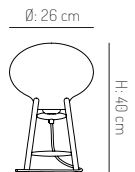

U4 Hiti - 2018

Designer:	Philip Bro & Dögg Gudmundsdóttir
Certifications:	FSC® registered trademark. Elretur®
Base:	Oak (solid) lacquered/painted. Walnut (solid) lacquered
Cord:	6 mm textile cord. Cord: 200 cm
Weight / Specification:	1,21 kg / E27 - Bulb not included / 230V, 50-60Hz. max wattage 40W / IP Class: IP20 (Double isolated) / Not dimmable