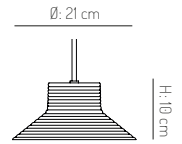

U11 Sletterhage - 2023

Designer: Laura Bilde

Certifications: Elretur®

Base: Fluted glass / Aluminum

Cord: Transparent Cord: 300 cm

Weight / Specification: IP20 - Bulb type: G9, 230V, 50-60Hz - Max 5W

U12 Sletterhage - 2023