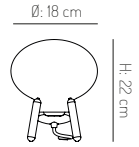

U6 Hiti - 2022

Designer: Philip Bro & Dögg Guðmundsdóttir

Certifications: FSC® registered trademark. Elretur®

Base: Oak (solid) lacquered/painted. Walnut (solid) lacquered

Cord: 6 mm textile cord. Cord: 200 cm

Weight / Specification: 1,1 kg / E14 - Bulb not included / Max wattage: 25W / IP Class: IP20 / Not dimmable

U10 Asnæs - 2022