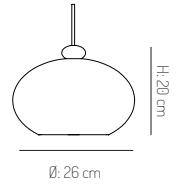

U2 Hiti - 2018

Designer:	Philip Bro
Certifications:	FSC® registered trademark. Elretur®
Base:	Oak lacquered/painted. Walnut lacquered
Cord:	6 mm textile cord. Cord: 300 cm
Weight / Specification:	1,17 kg / E27 - Bulb not included / 230V, 50-60Hz, Max wattage 40W / IP Class: IP20 (Double isolated) / Not dimmable