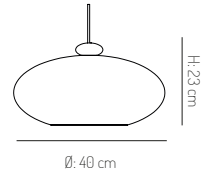

U3 Hiti - 2018

Designer:	Philip Bro
Certifications:	FSC® registered trademark. Elretur®
Base:	Oak lacquered/painted. Walnut lacquered
Cord:	6 mm textile cord. Cord: 300 cm
Weight / Specification:	2,5 kg / E27 - Bulb not included / 230V / 50-60Hz. Max wattage 40W / IP Class: IP20 (Double isolated) / Not dimmable